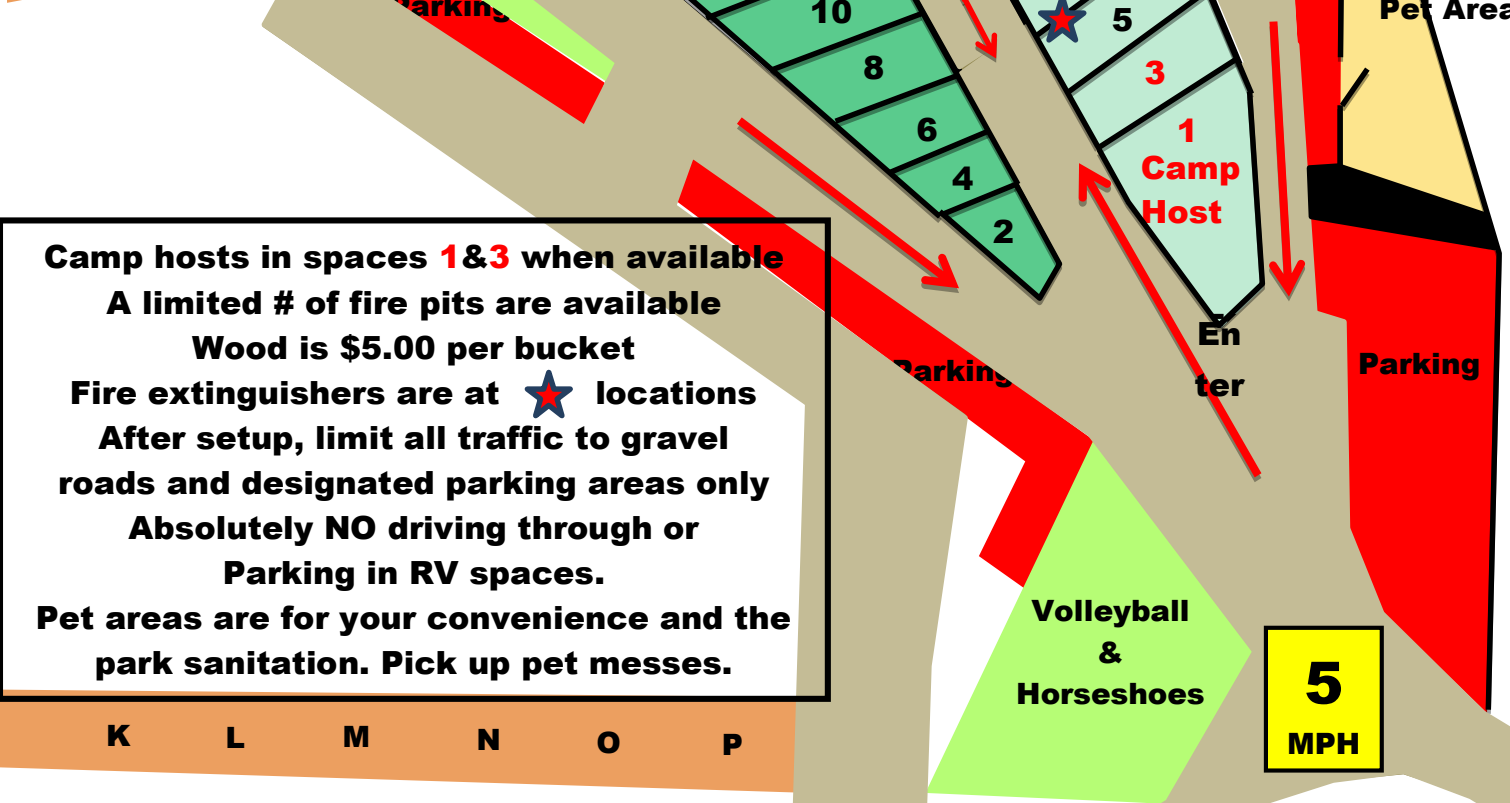

YAKIMA RIVER RV PARK

No Pass-Code

Even#-P/W
#18 & #20
**1 Night Only-
 Stay Hooked
 Up**

Porta
 Potty

Bull Field
NO Trespassing

Odd#-P/W/S
**Requires Two
 Night Minimum**

Pet Area

S T

Camp hosts in spaces 1&3 when available
A limited # of fire pits are available
Wood is \$5.00 per bucket
Fire extinguishers are at ★ locations
After setup, limit all traffic to gravel roads and designated parking areas only
Absolutely NO driving through or Parking in RV spaces.
Pet areas are for your convenience and the park sanitation. Pick up pet messes.

K L M N O P

In case of emergency dial - 911
 791 Ringer Loop Ellensburg, WA. 98926